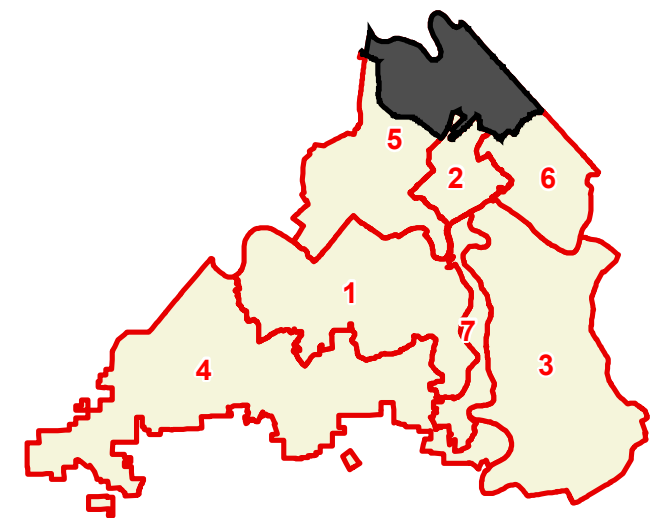

Loudon County

North Voting Precinct

TOTAL POPULATION	5159
WHITE POPULATION	4687
% WHITE	90.85094
BLACK POPULATION	46
% BLACK	0.891646
OTHER POPULATION	426
% OTHER	8.257414
HISPANIC POPULATION	205
% HISPANIC	3.973638
TOTAL POPULATION 18	4353

-  Interstates
-  U.S. Highway
-  State Highway
-  Local Roads
-  Railroads
-  Stream
-  Powerline (Incomplete)
-  Lakes / Rivers
- City, Town**
-  City, Town
-  County

Created On: 1/25/2022