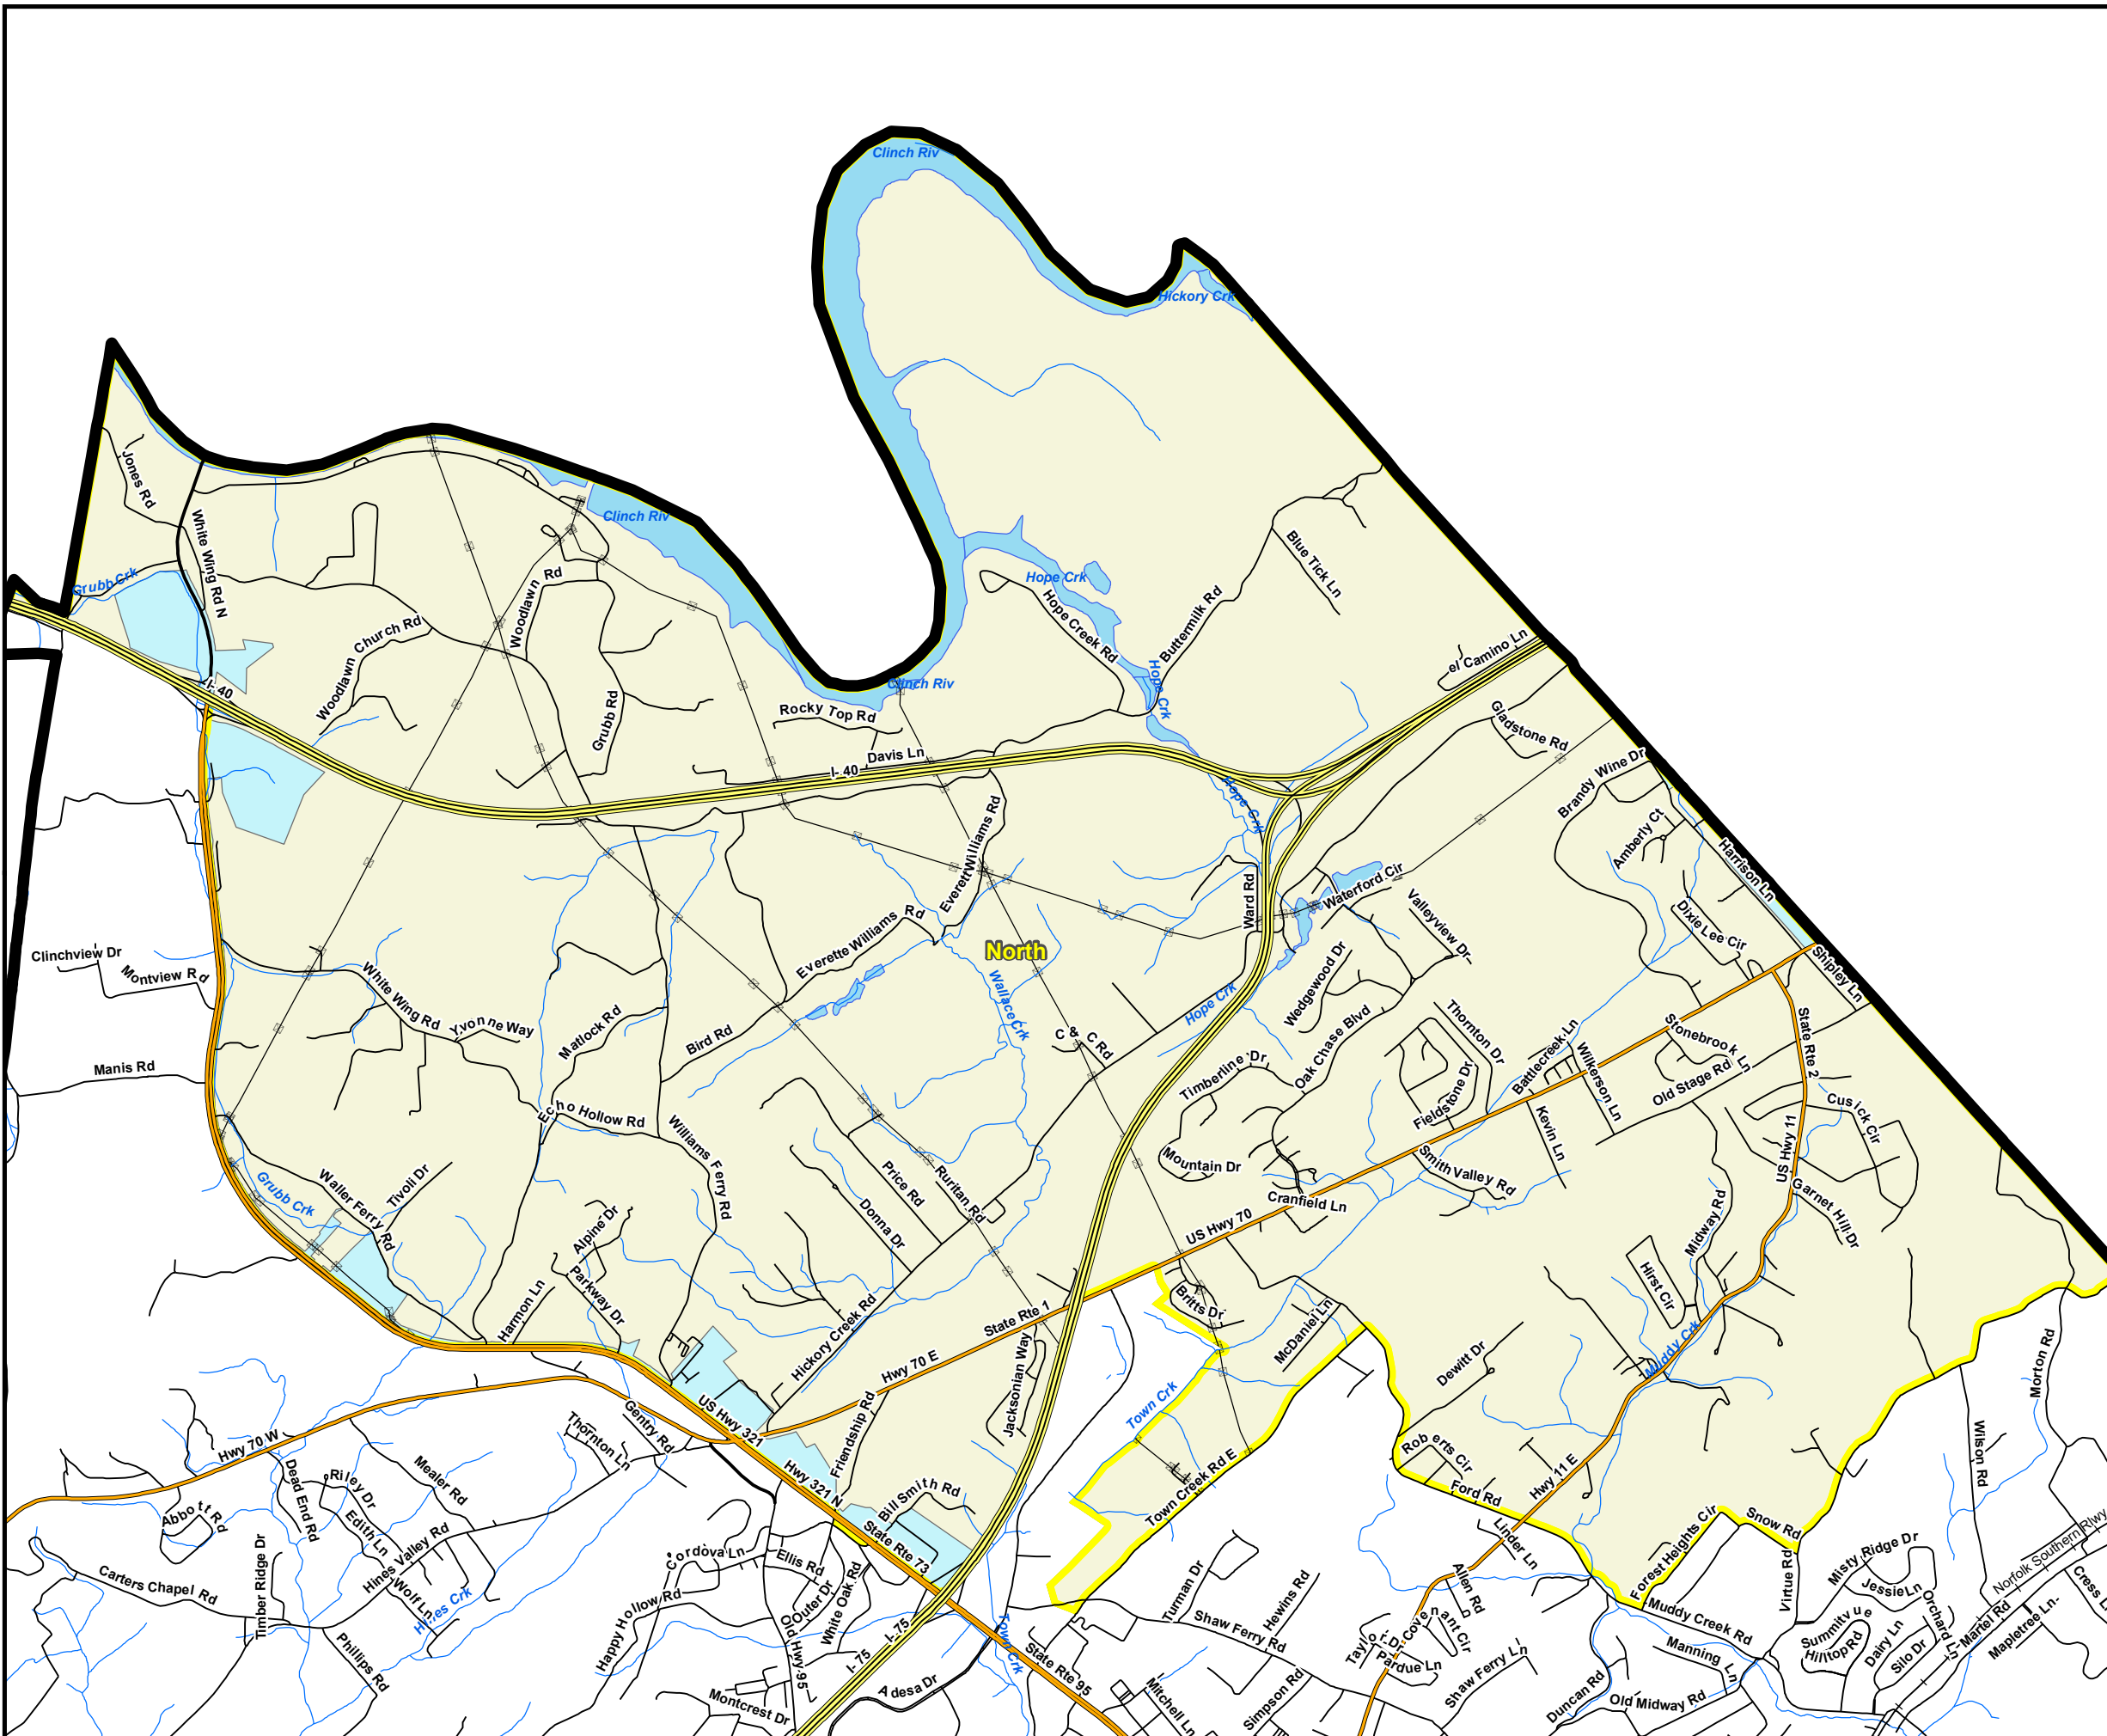

Loudon County

North Voting Precinct

TOTAL POPULATION	5159
WHITE POPULATION	4687
% WHITE	90.85094
BLACK POPULATION	46
% BLACK	0.891646
OTHER POPULATION	426
% OTHER	8.257414
HISPANIC POPULATION	205
% HISPANIC	3.973638
TOTAL POPULATION 18	4353

-  Interstates
-  U.S. Highway
-  State Highway
-  Local Roads
-  Railroads
-  Stream
-  Powerline (Incomplete)
-  Lakes / Rivers
- City, Town**
-  City, Town
-  County

Created On: 1/25/2022